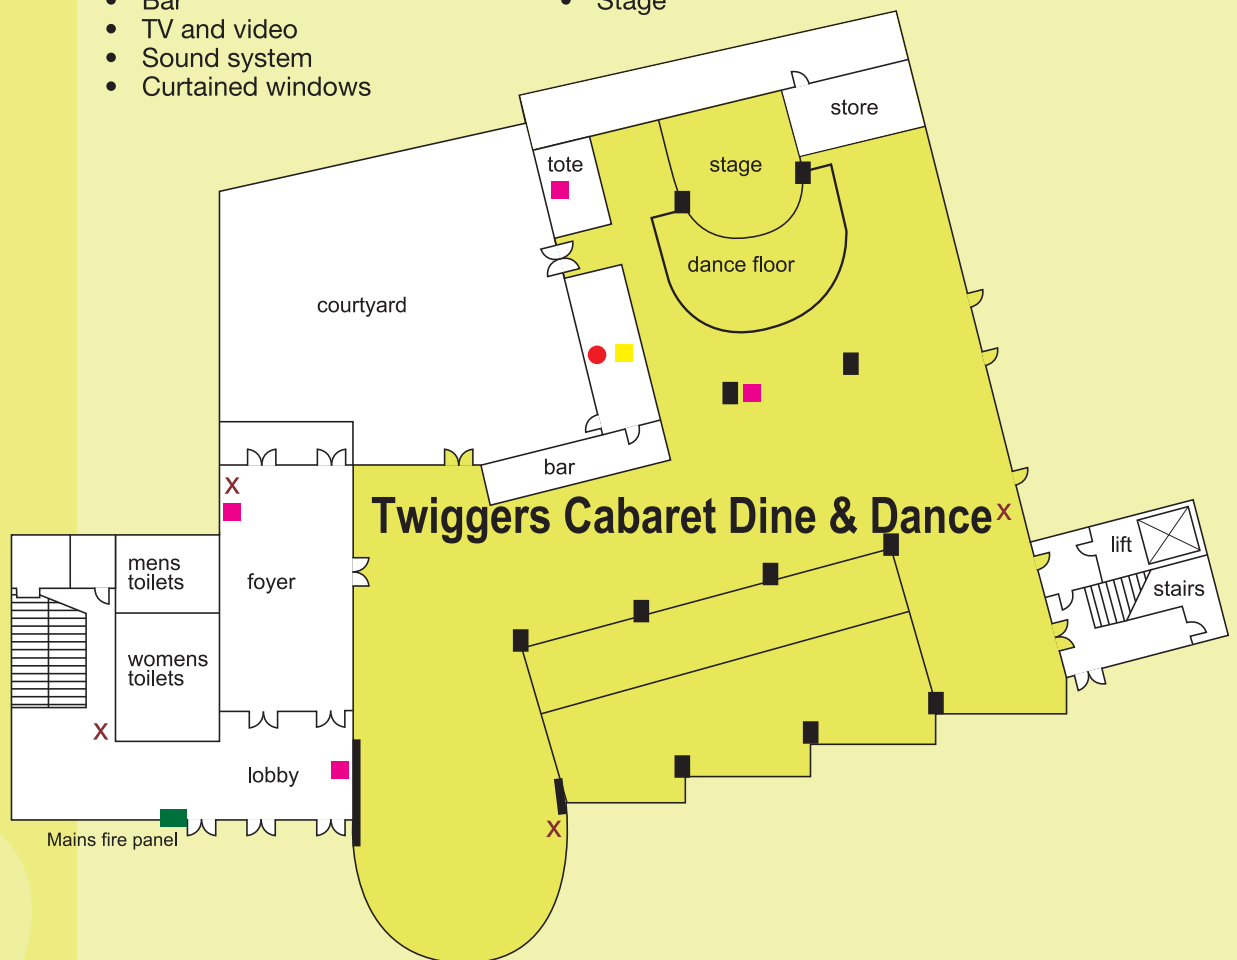

Twiggers

When Twiggers isn't in use for Cabaret, Dine and Dance events (held most Friday and Saturday nights from February to December) it is available for private hire. Twiggers is a large, well-equipped ground-floor venue ideal for banquets and special celebrations, particularly those incorporating live entertainment. This 682m² venue features a raised stage with accompanying sound and lighting set-up, a built in dance floor, dining area, a bar and a 196m² outdoor courtyard area with adjoining lawn. The tall windows in Twiggers are elegantly draped and a lounge area allows guests a relaxing environment sufficiently far away from the stage to allow easy conversation.

Area Square metres 682

People capacity:

| | |
|-------------------------------------|-----|
| Theatre Style | 130 |
| Cocktails | 200 |
| Formal Dinner (without dance floor) | 250 |
| Dine & Dance (with dance floor) | 240 |

Features

- Telephones
- Dance floor
- Bar
- TV and video
- Sound system
- Curtained windows
- Wheel chair access
- Lecturn
- Stage

Addington Events Centre
Twigger Street, Addington
PO Box 9036
Christchurch
New Zealand