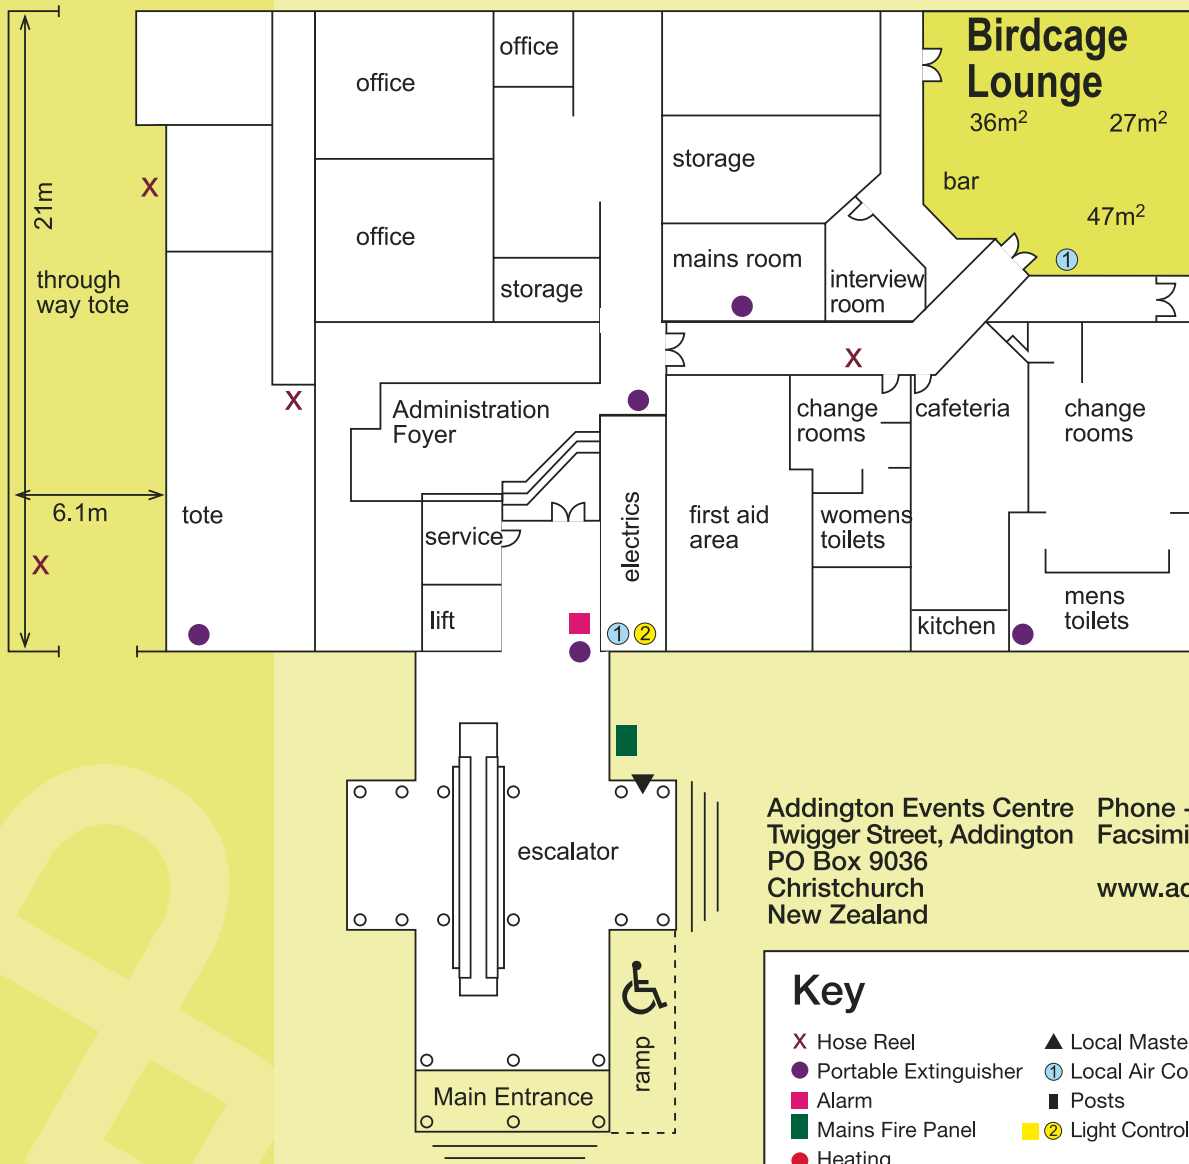

Birdcage

This unique venue on the ground floor of the members stand looks out upon the pretty Birdcage and garden. As a single room, the Birdcage Lounge measures 110m², but its elegant wooden sliding doors allow it to be divided into three separate areas of 36m², 27m² and 47m², making it suitable for a variety of uses.

Area Square metres Birdcage 110

People capacity:

Theatre Style	40
Cocktails	80
Formal Dinner (without dance floor)	60
Dine & Dance (with dance floor)	50

Features

- Telephones
- Dance floor
- Bar
- TV and video
- Sound system
- Wheel chair access
- Lecturn
- Stage