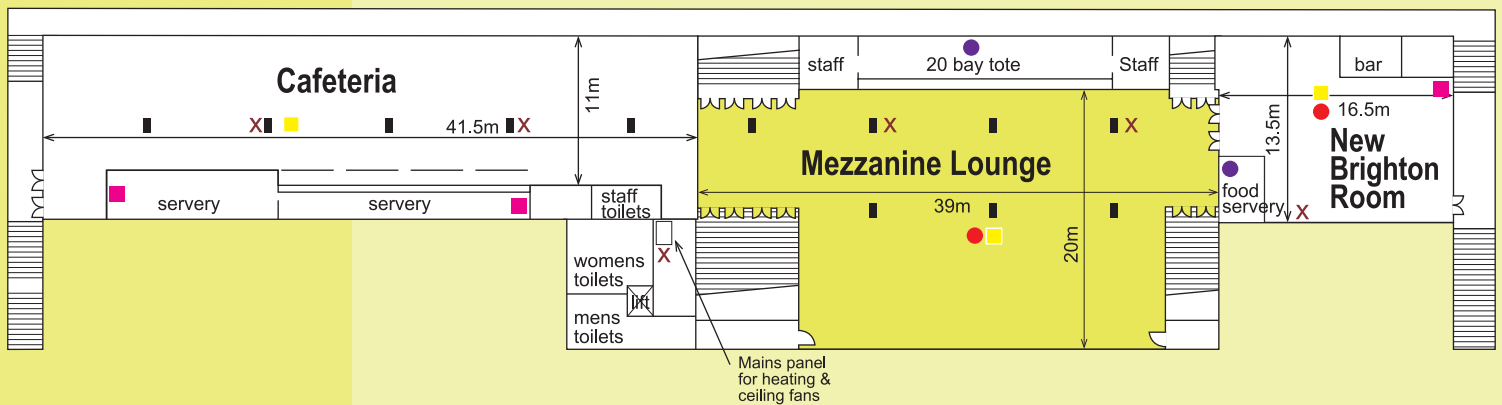

Mezzanine Lounge

At 734m², the Mezzanine Lounge is one of Addington Events Centre's largest venues. Its size makes it ideal for trade shows and retail sales promotions. It is also suited to banquets and dinner dances, and provides easy access outside to the race track. The Mezzanine Lounge has good natural light and can be combined with the adjoining Cafeteria for larger events, or events which require public catering facilities.

Area Square metres	Cafeteria	556
	Mezzanine	734
	New Brighton	132

People capacity:

Theatre Style	250
Cocktails	500
Formal Dinner (without Dancefloor)	300
Dine & Dance (with Dancefloor)	250

Features

- Telephones
- Dance floor
- Bar
- TV and video
- Sound system
- Wheel chair access
- Lecturn
- Stage

Addington Events Centre
Twigger Street, Addington
PO Box 9036
Christchurch
New Zealand

Phone +64 3 338 2572
Facsimilie +64 3 338 2184
www.addington.co.nz

Key

- X Hose Reel
- Portable Extinguisher
- Alarm
- Mains Fire Panel
- Heating
- ▲ Local Master Lights Switch
- Ⓜ Local Air Conditioning
- Posts
- Light Control & Local Light Switch