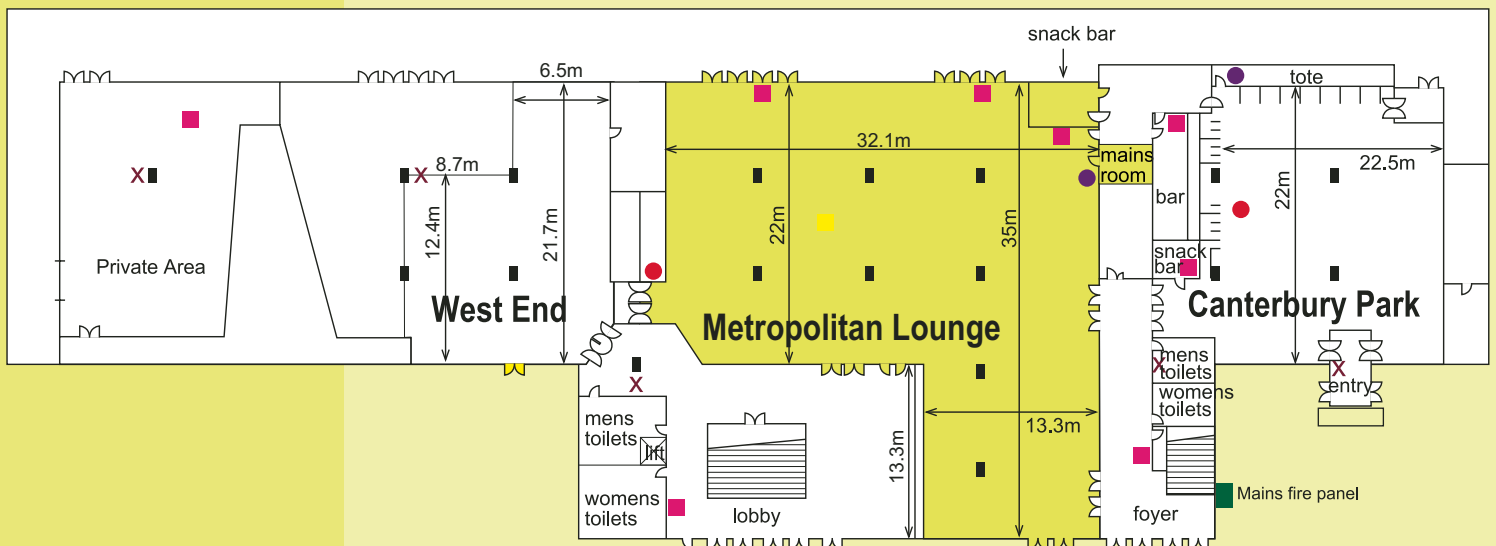

Metropolitan Lounge

Recent renovations at the Metropolitan Lounge have resulted in an expansive flat-floor area of 740m², providing significant scope for users, and the practical advantage of being on the ground floor. Wide bi-fold doors at the main southern entrance and a large roller door on the west side of the venue further increase the flexibility of the venue by allowing easy access for large equipment, vehicles - even trucks.

The Metropolitan Lounge features two separate bar and food serving areas, numerous eft-pos cable links and ample power points. These facilities and the expansive floor space make the Metropolitan Lounge particularly well suited to trade shows, retail promotions, cocktail events and dinners.

Area Square metres Metropolitan Lounge 863

People capacity:

Cocktails 600

Formal Dinner (without dance floor) 400

Dine & Dance (with dance floor) 350

Windows: yes, with curtains

Features

- Telephones
- Dance floor
- Bar
- TV and video
- Sound system
- Wheel chair access
- Lecturn
- Stage