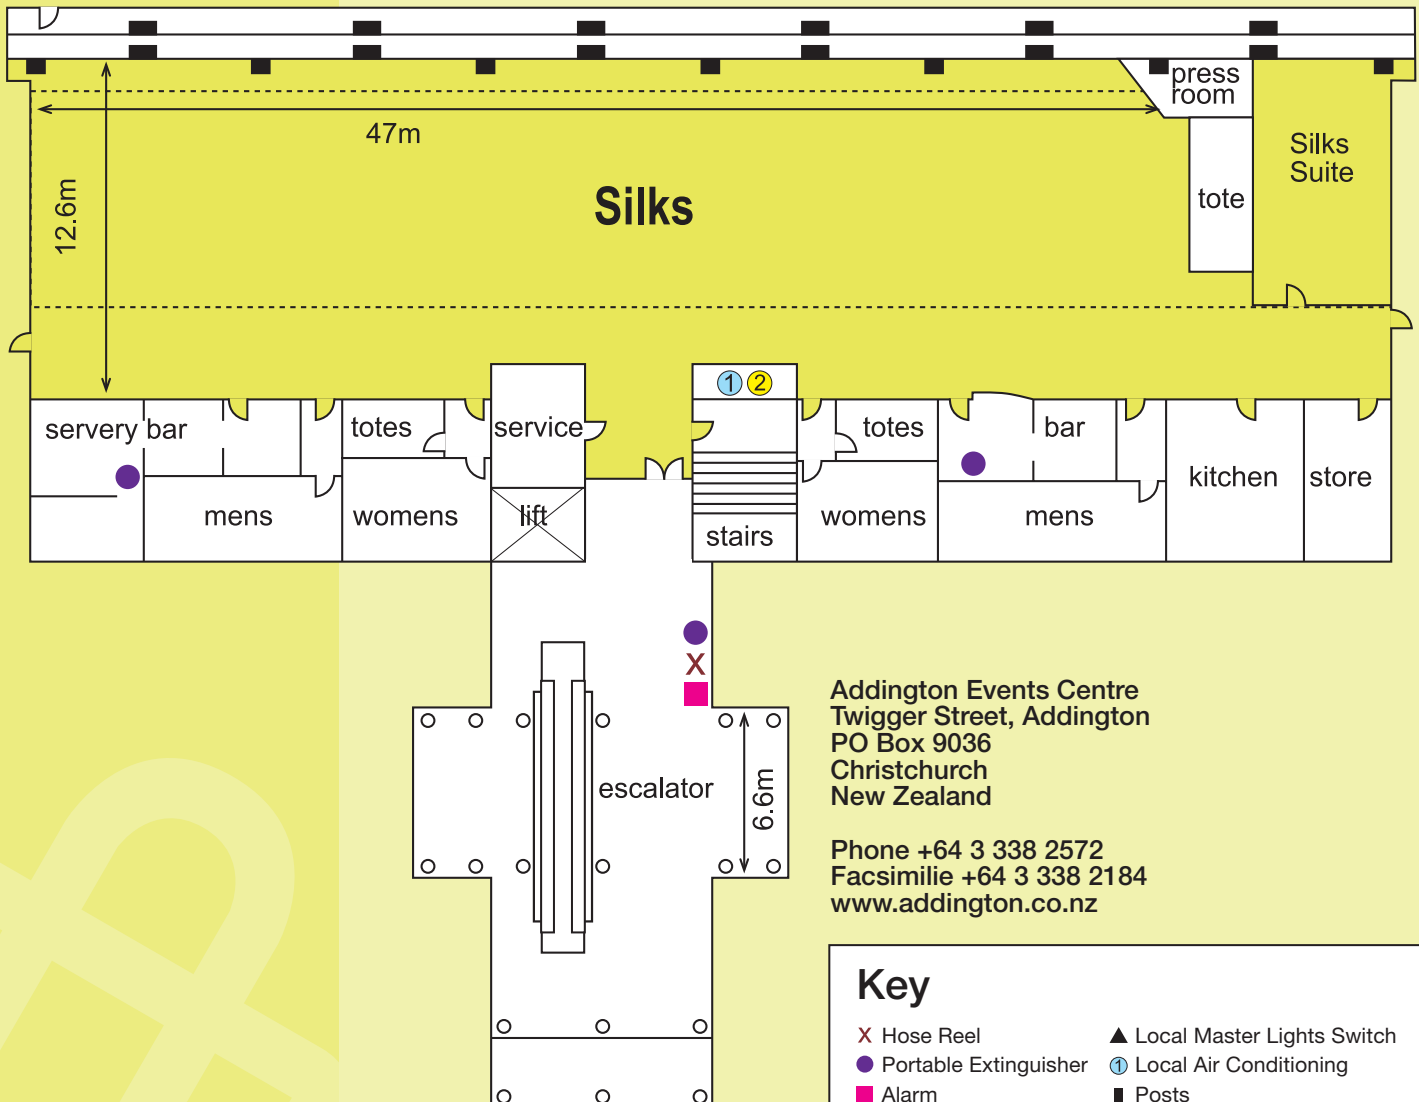

ADDINGTON

EVENTS CENTRE

we make it easy

Silks

Silks retains the same sense of elegance found in the Presidents and Stewards venues but is nearly twice their size at 663m². With beautiful vistas of the Southern Alps, Silks is an ideal choice for large dinner functions and meetings, trade shows and conferences. Silks can be accessed by stairs and a commercial sized lift, is newly carpeted, fully air conditioned and features dimmer light control.

Area Square metres 663

People capacity:

Theatre Style	600
Cocktails	700
Formal Dinner (without dance floor)	450
Dine & Dance (with dance floor)	350

Features

- Telephones
- Dance floor
- Bar
- TV and video
- Sound system
- Wheel chair access
- Lecturn
- Stage