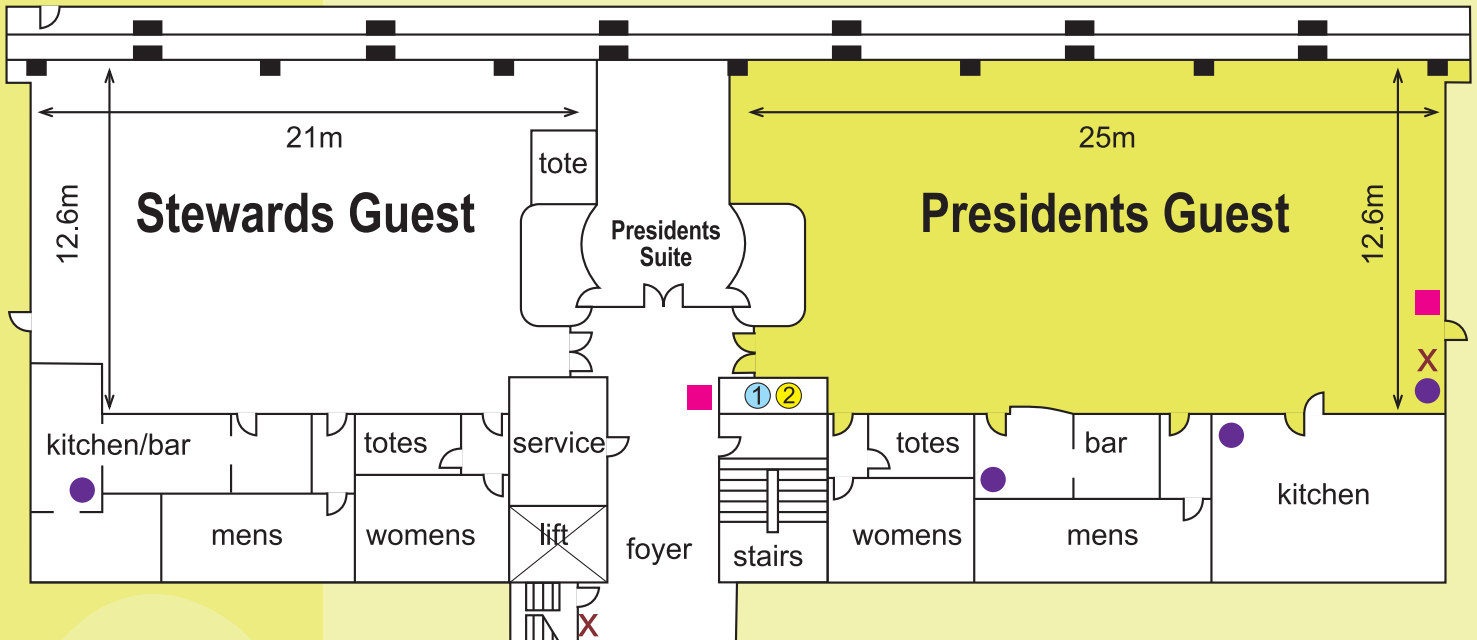

Presidents Guest

With its stylish interior and stunning, panoramic views of the Southern Alps, Presidents Guest is a sought after venue. Situated on the third floor of the Members Stand and measuring 340m², Presidents Guest is frequently used for seminars, business gatherings and mid-sized, seated banquets. Presidents Guest is fully air conditioned and accessible via stairs and a commercial sized lift. Dimmer and spotlighting allows you to create the perfect atmosphere for your event.

Area Square metres 340

People capacity:

Theatre Style	300
Cocktails	200
Formal Dinner (without dance floor)	180
Dine & Dance (with dance floor)	160

Presidents Guest

Features

- Lift
- Telephones
- Dance floor
- Bar
- Sound system
- Wheel chair access
- Lecturn
- Stage
- Clear glass windows no curtains but can be paneled