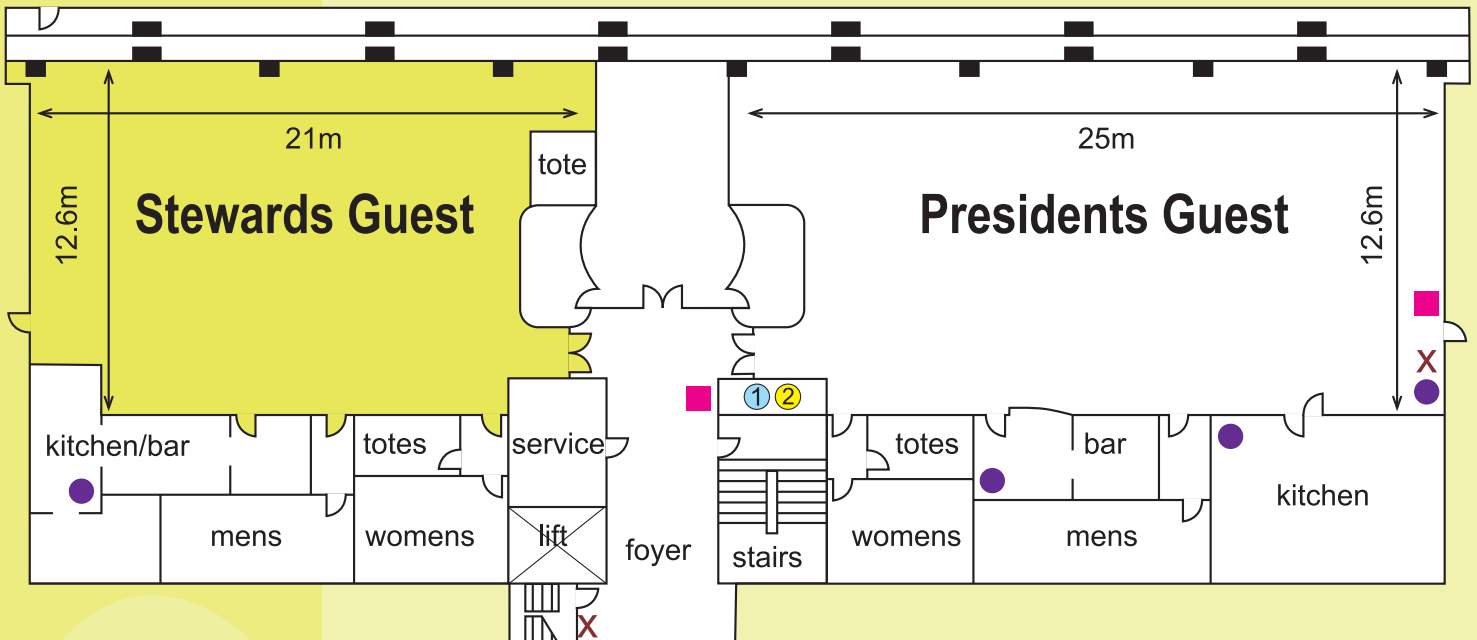

## Stewards

With its stylish interior and stunning, panoramic views of the Southern Alps, Stewards is a sought after venue. Situated on the third floor of the Members Stand and measuring 255m<sup>2</sup>, Stewards is frequently used for seminars, business gatherings and mid-sized, seated banquets. Stewards is fully air conditioned and accessible via stairs and a commercial sized lift. Dimmer and spotlighting allows you to create the perfect atmosphere for your event.

### People capacity: Stewards

Theatre Style	150
Cocktails	150
Formal Dinner (without dance floor)	150
Dine & Dance (with dance floor)	120

### Features

- Lift
- Telephones
- Dance floor
- Bar
- Sound system
- Wheel chair access
- Lecturn
- Stage
- Clear glass windows no curtains but can be paneled

Addington Events Centre  
Twigger Street, Addington  
PO Box 9036  
Christchurch  
New Zealand