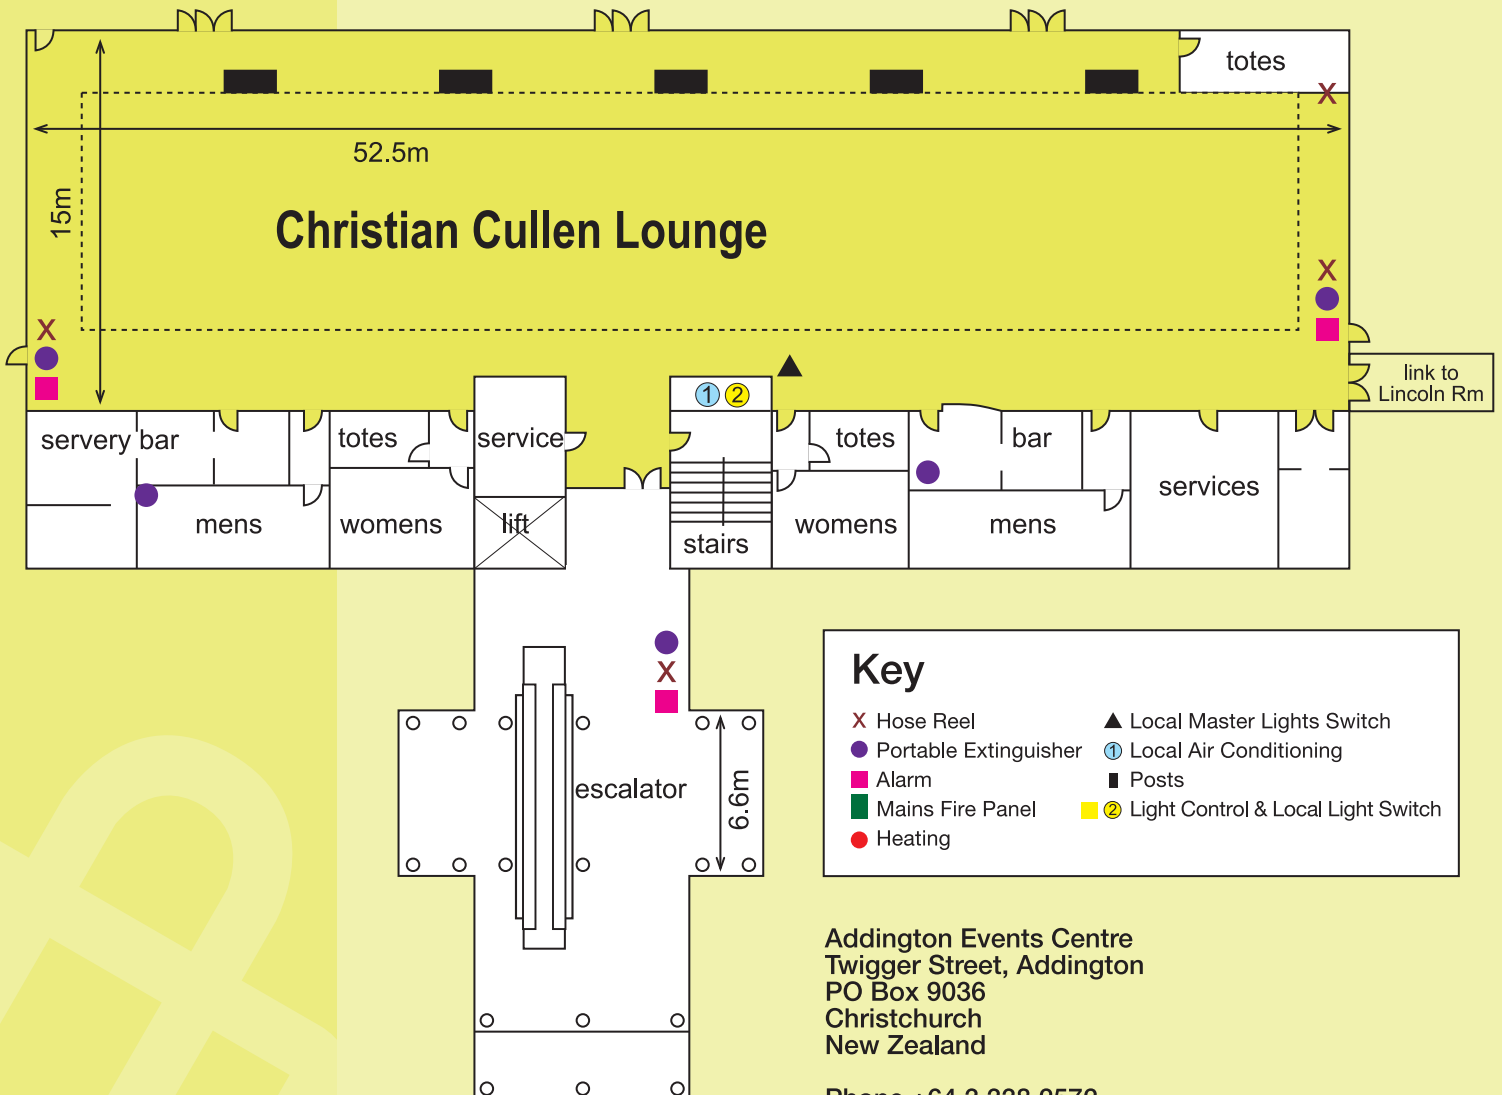

Christian Cullen Lounge

Located on the first floor of the Stewards and Members Stand, Christian Cullen Lounge is our largest single venue, measuring 782m². Its generous size makes it ideal for trade shows, conferences and large banquets. Christian Cullen Lounge is fully air conditioned and accessible via escalator, stairs and a commercial sized lift. It features new carpet, a bar at either end of the room and dimmer lighting to suit any occasion.

Area Square metres 782

People capacity:

Theatre Style	800
Cocktails	1000
Formal Dinner (without dance floor)	550
Dine & Dance (with dance floor)	400

Features

- Lift and escalator access
- Telephones
- Dance floor
- Bar
- TV and video
- Sound system
- Wheel chair access
- Lecturn
- Stage